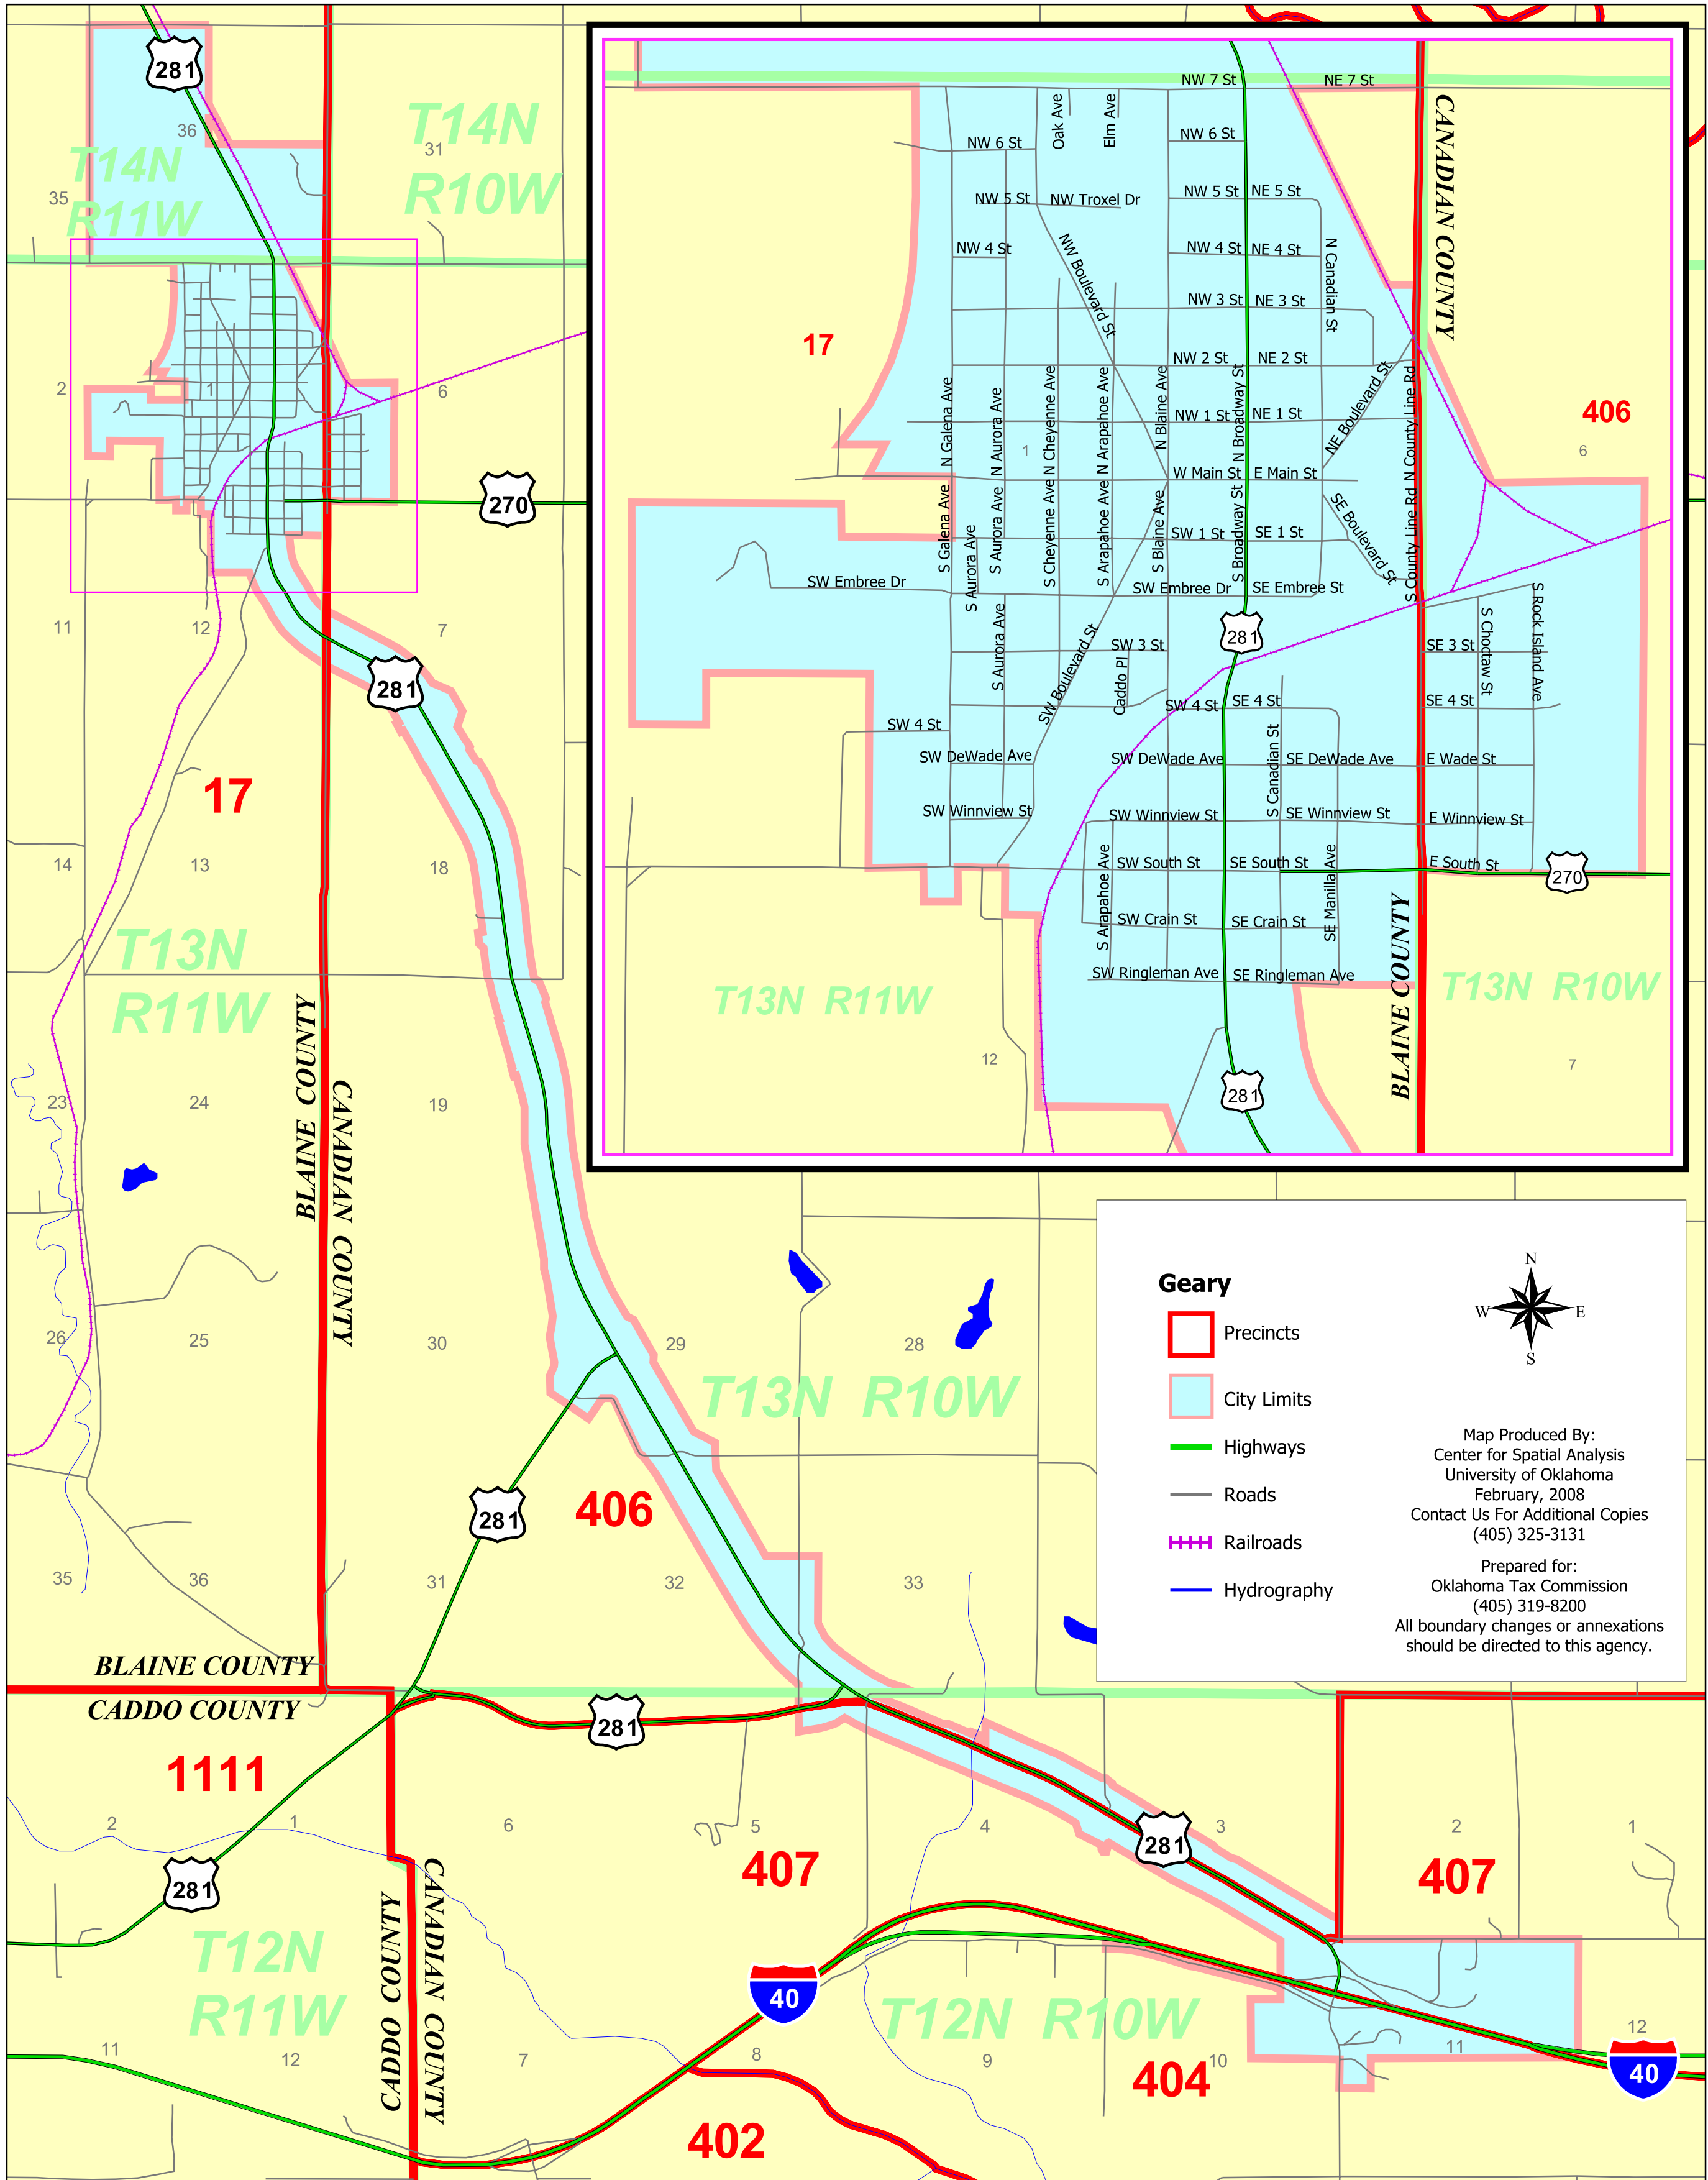

# Geary, Oklahoma

## Blaine and Canadian Counties

**Geary**

- Precincts
- City Limits
- Highways
- Roads
- Railroads
- Hydrography

Map Produced By:  
 Center for Spatial Analysis  
 University of Oklahoma  
 February, 2008  
 Contact Us For Additional Copies  
 (405) 325-3131