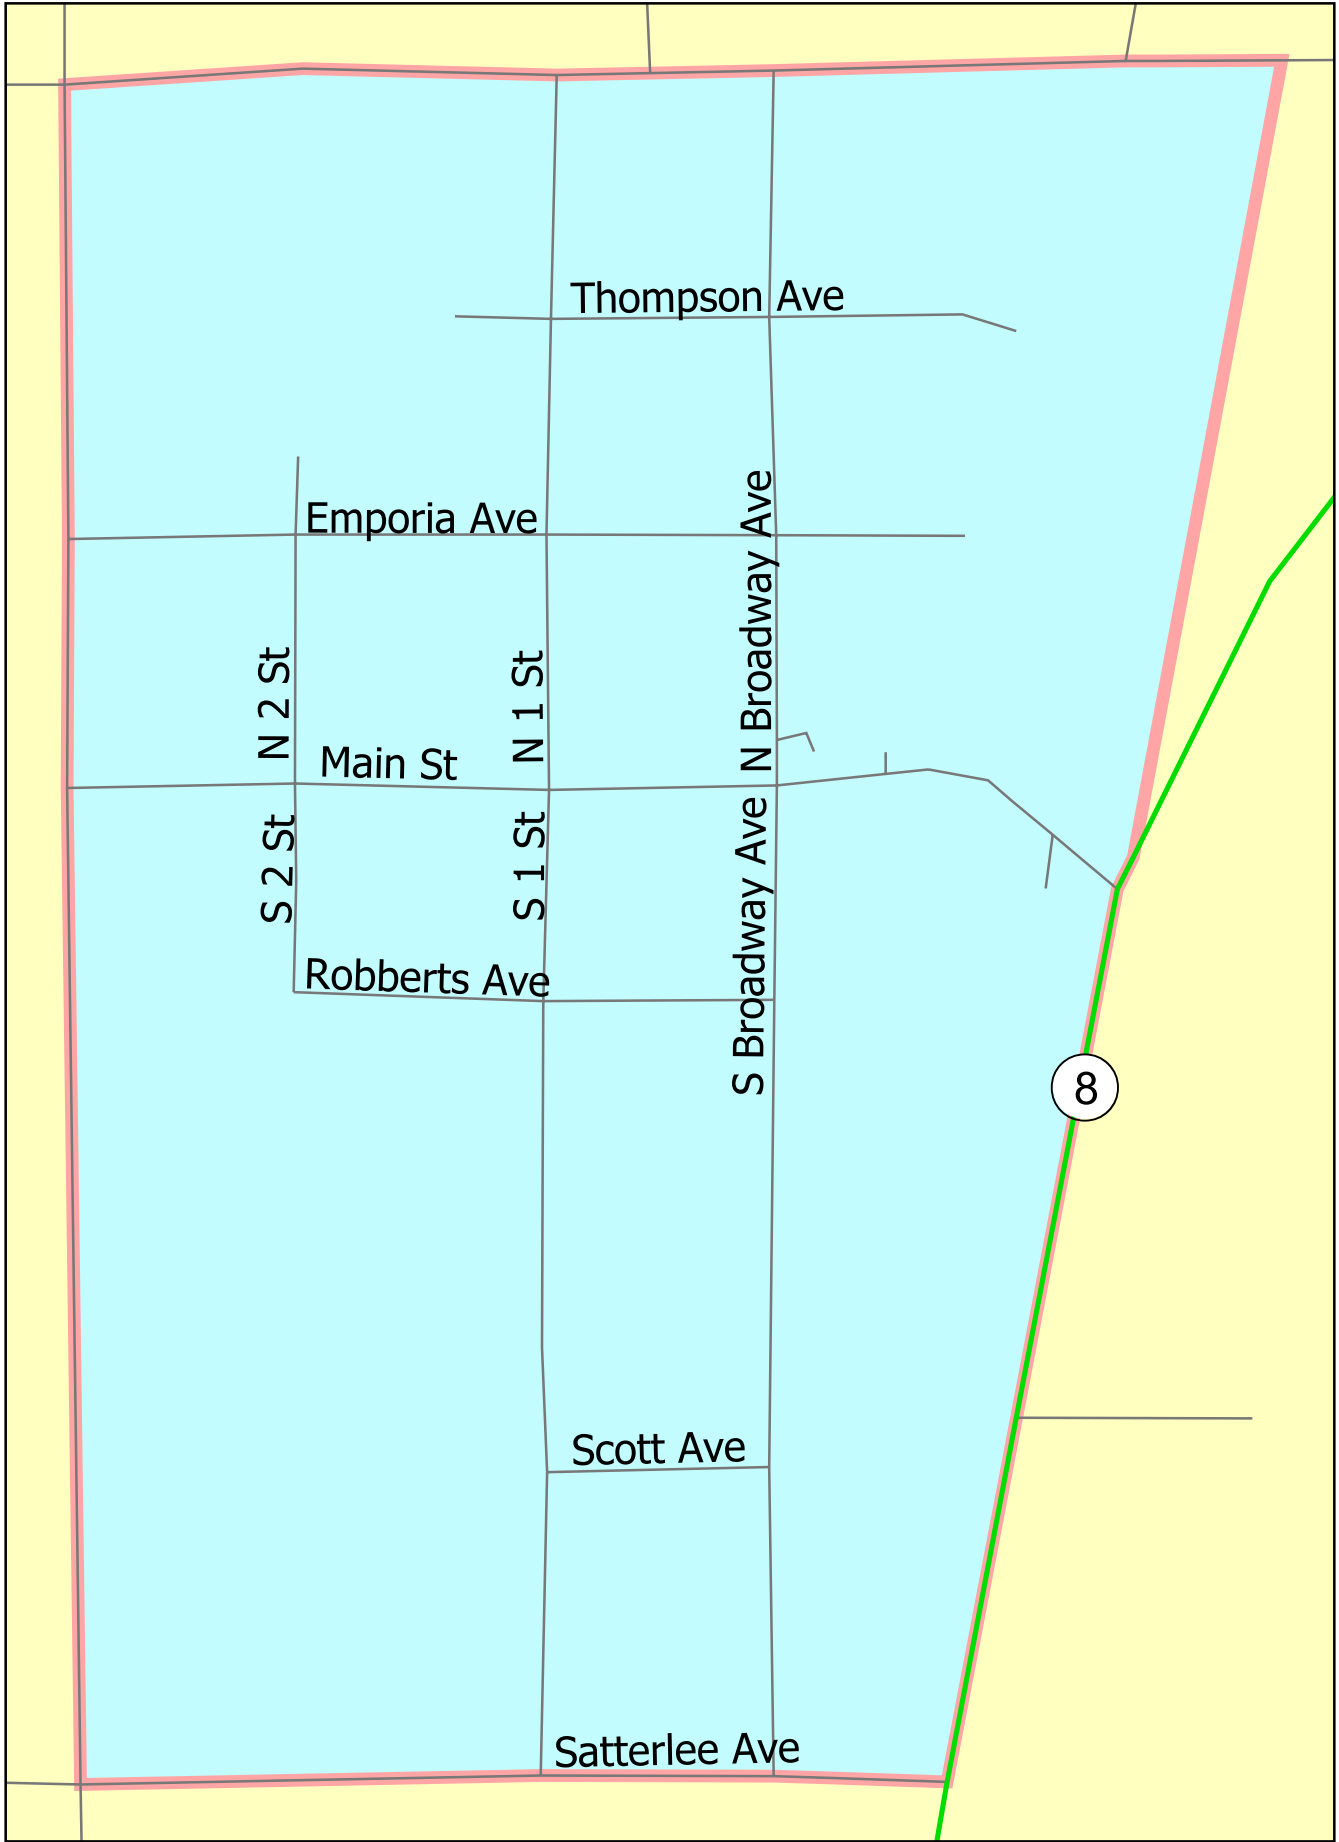

Hitchcock, Oklahoma

Blaine County

0 0.1 0.2 0.3 Miles

Hitchcock

-  City Limits
-  Highways
-  Roads
-  Railroads
-  Hydrography

Map Produced By:
Geo Information Systems
University of Oklahoma
August, 2005
Contact Us For Additional Copies
(405) 325-3131