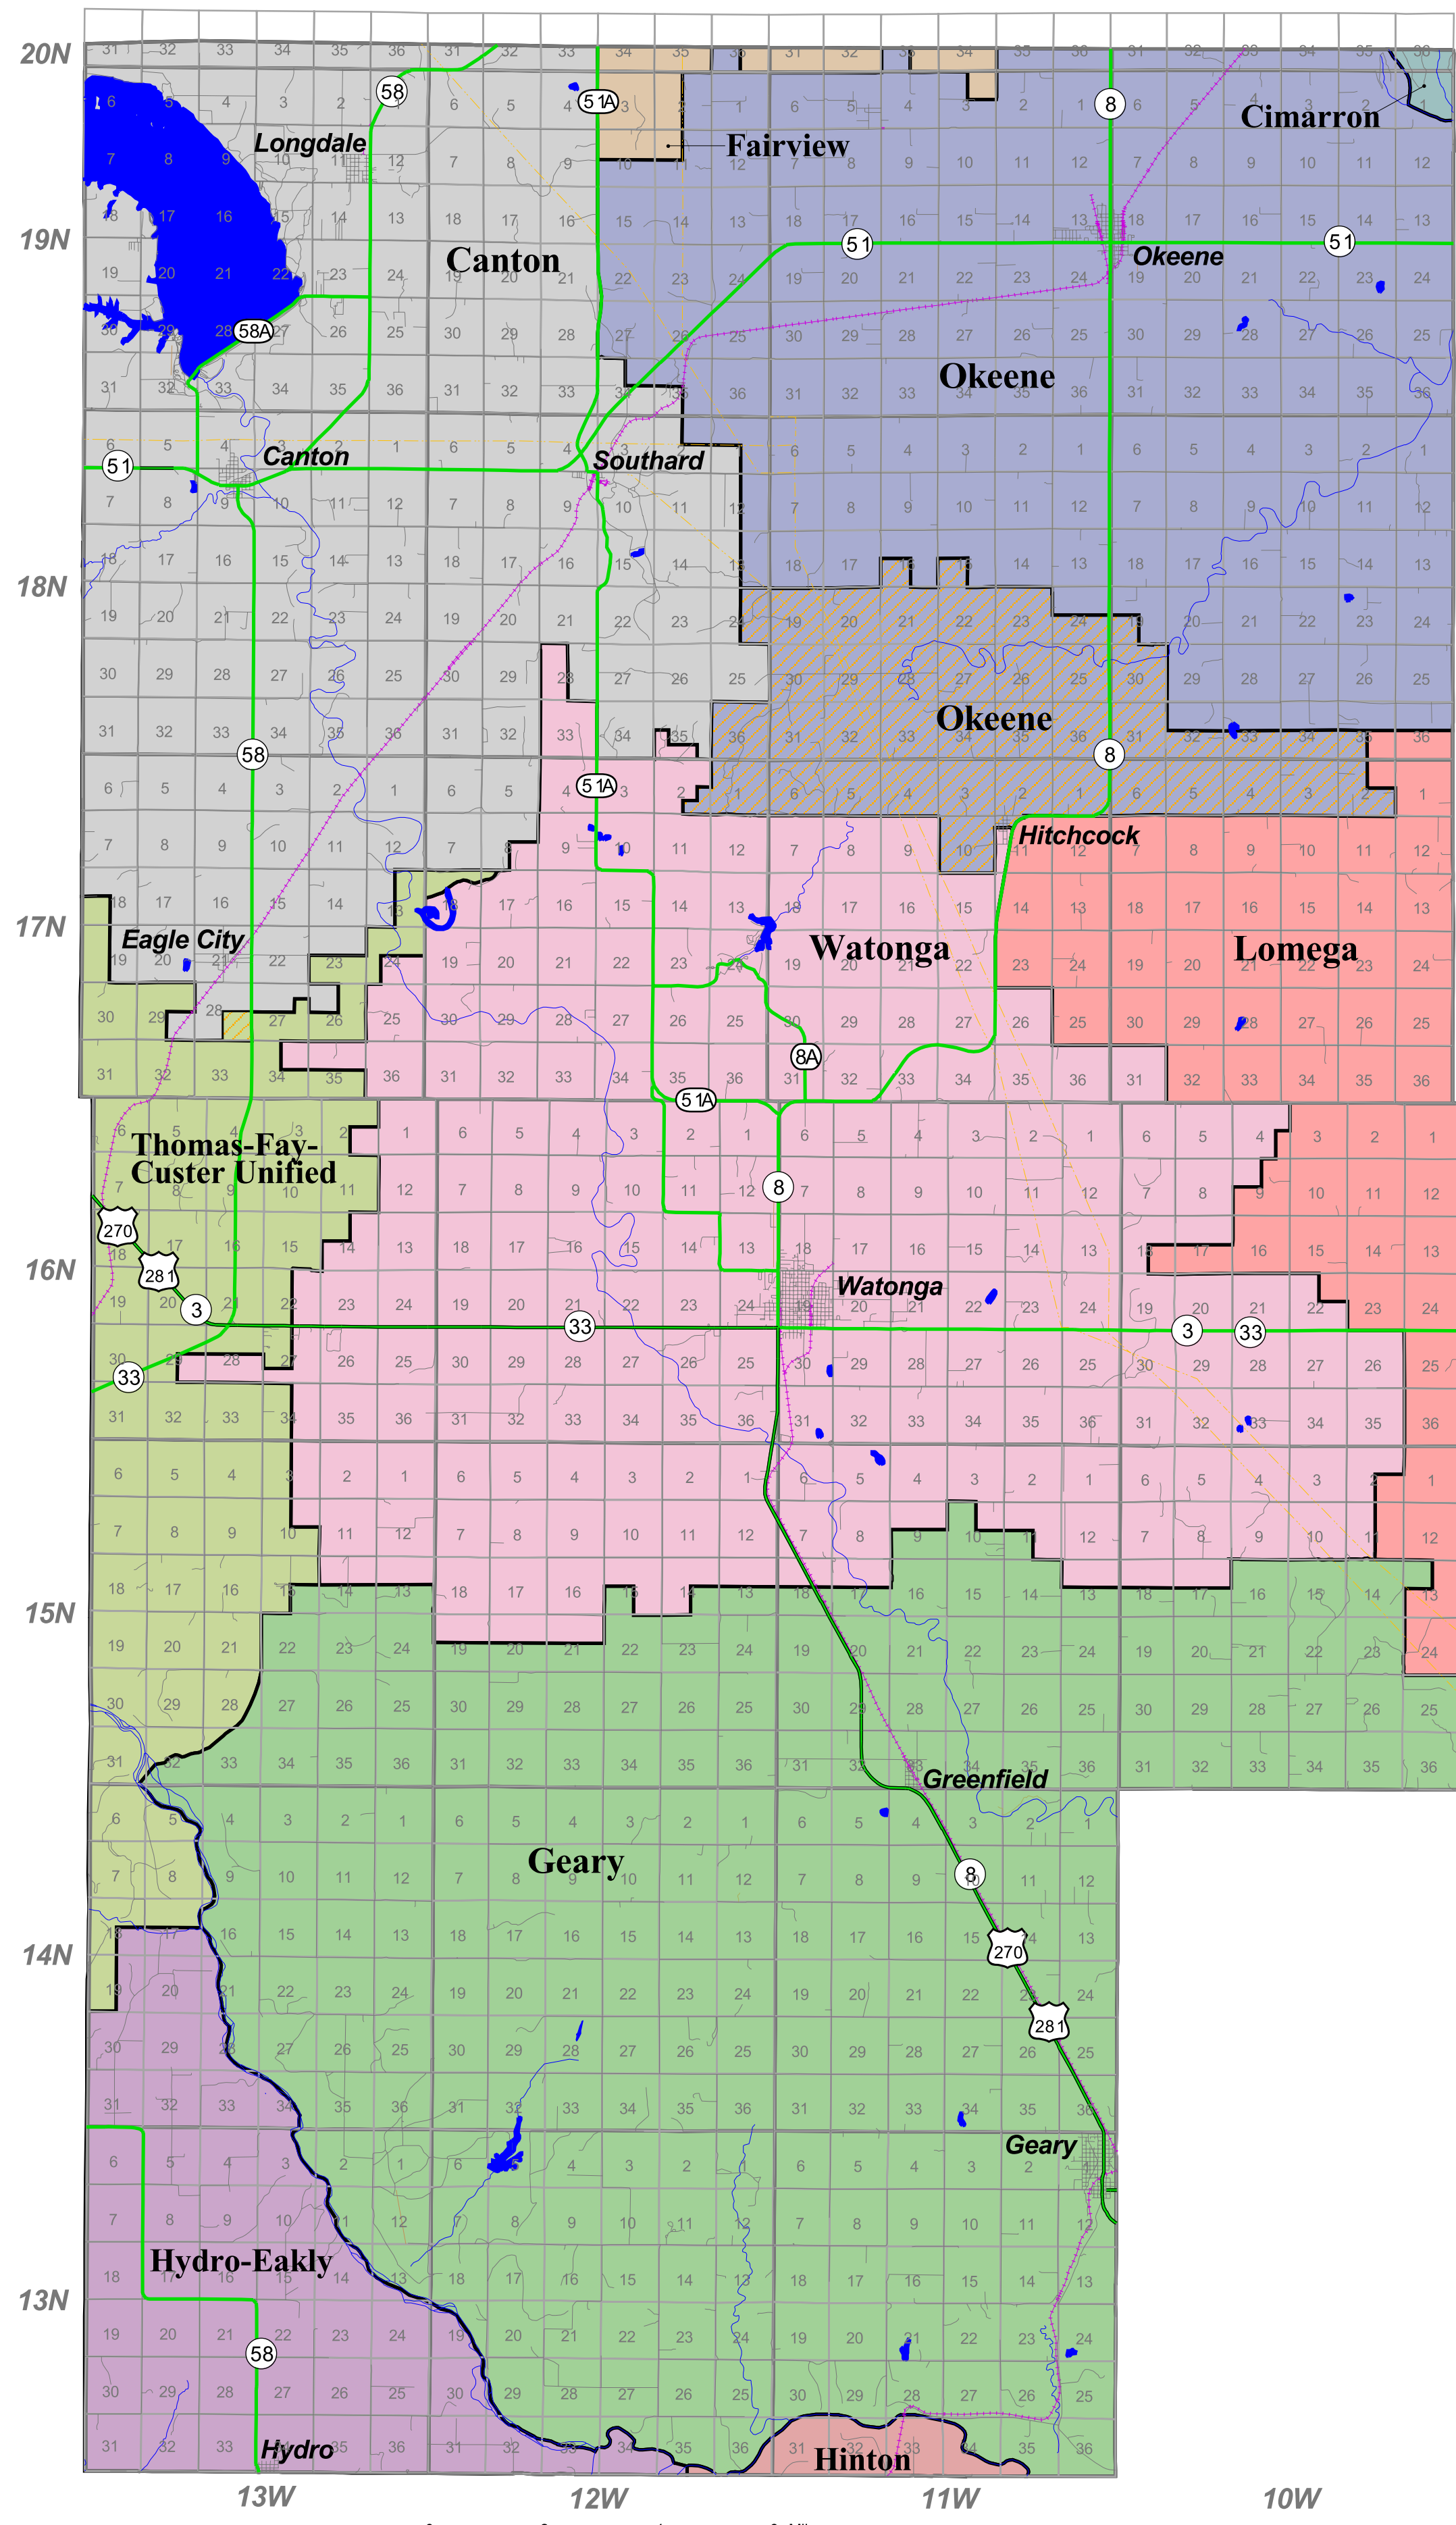

Blaine County

Legend - School Districts

No Vo-Tech District

- I-80 Geary
- I-9 Okeene
- JI-7 Thomas-Fay-Custer

**Vo-Tech District 2
Caddo-Kiowa Vocational Center**

- JI-161 Hinton
- JI-11 Hydro-Eakly

**Vo-Tech District 10
Oklahoma Northwest Area Vo-Tech School**

- I-105 Canton
- JI-84 Fairview
- JI-7 Thomas-Fay-Custer

**Vo-Tech District 15
O T Autry Area Vo-Tech School**

- JI-92 Cimarron

**Vo-Tech District 26
Chisholm Trail Area Vo-Tech Center**

- JI-3 Lomega
- I-9 Okeene
- I-42 Watonga

Ad Valorem Reference Number

Canton	06/043/10
Cimarron	06/361/15
Fairview	06/364/10
Geary	06/041/00
Hinton	06/070/02
Hydro-Eakly	06/055/02
Lomega	06/279/26
Okeene	06/037/00
Okeene	06/037/26
Thomas-Fay-Custer	06/168/00
Thomas-Fay-Custer	06/168/10
Watonga	06/039/26